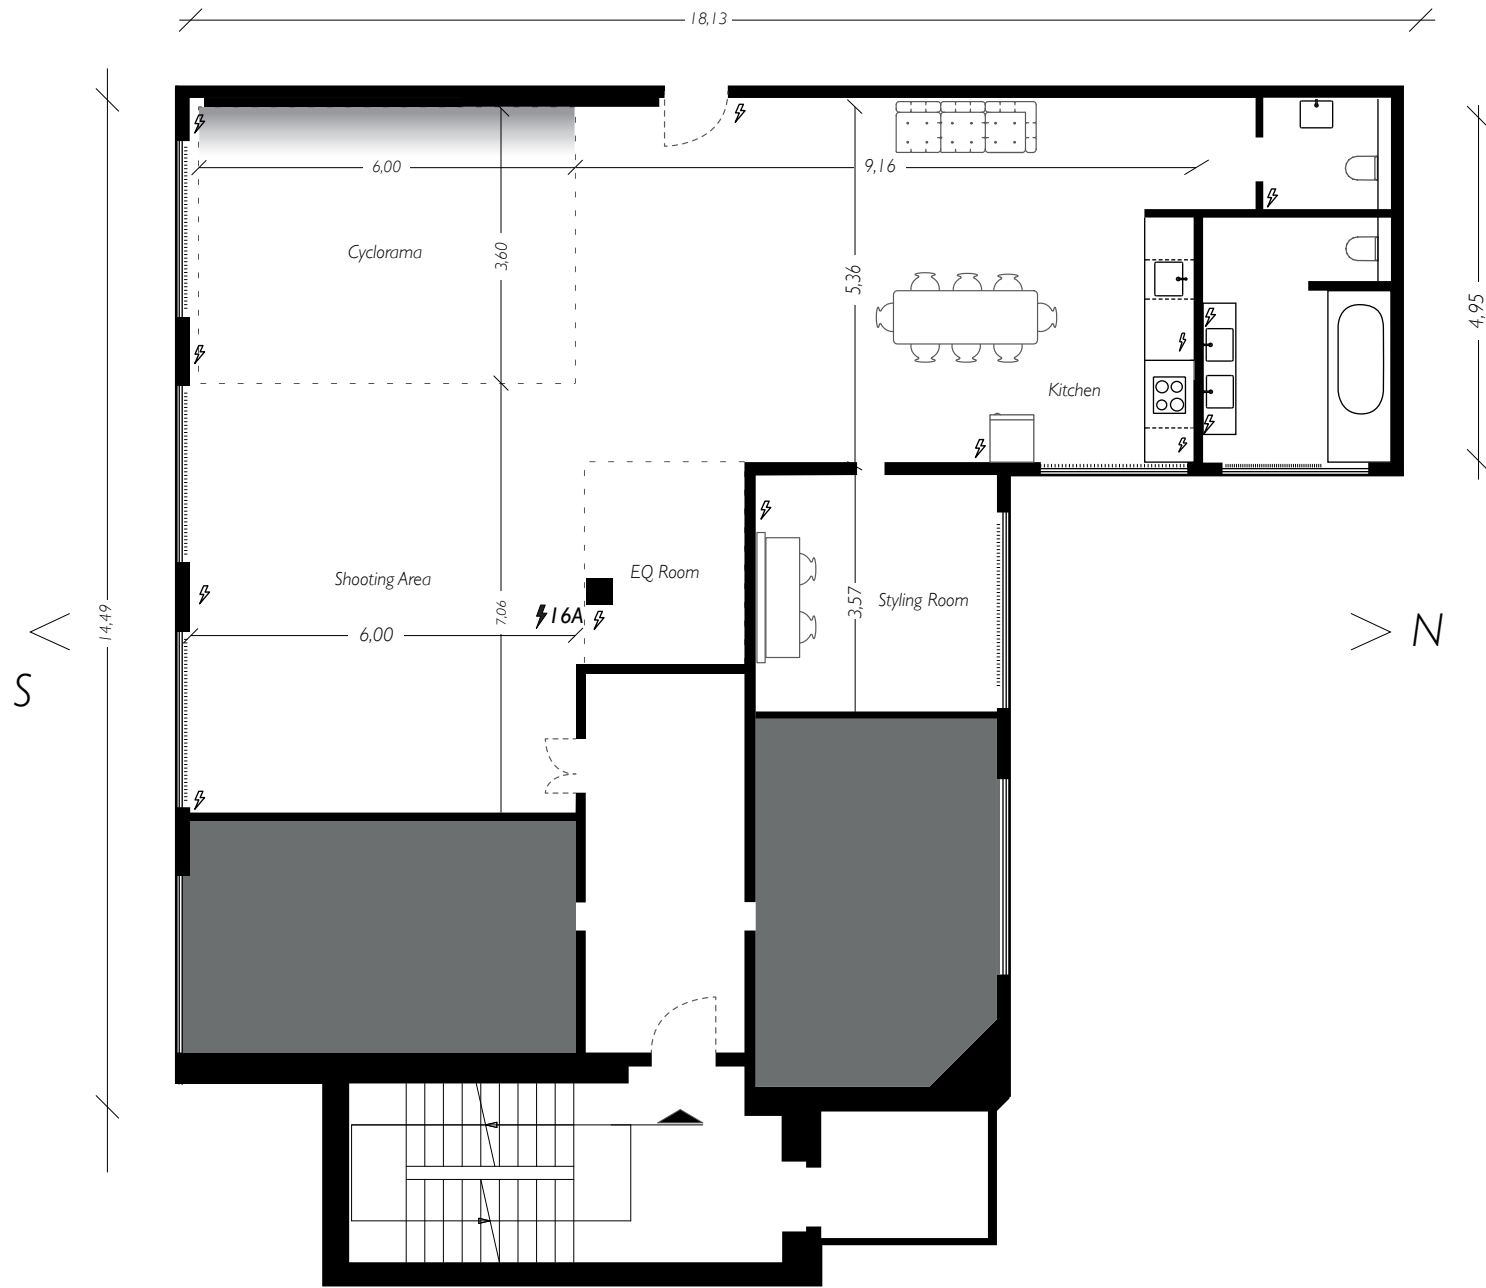

Studio Chérie

STUDIO 4

Hobrechtstr. 66

12047 Berlin

030 3395 44 31

info@studiocherie.net

studiocherie.net

Size: 150 sq. m. | Power: 16A up to 64A | Daylight: Southern exposure | Floor: Industrial Concrete
 Walls: white painted bricks and smooth plaster | Ceiling height: 3.6m | 4th floor | Elevator: 1.1 x 2.1 x 2.15 m | WiFi