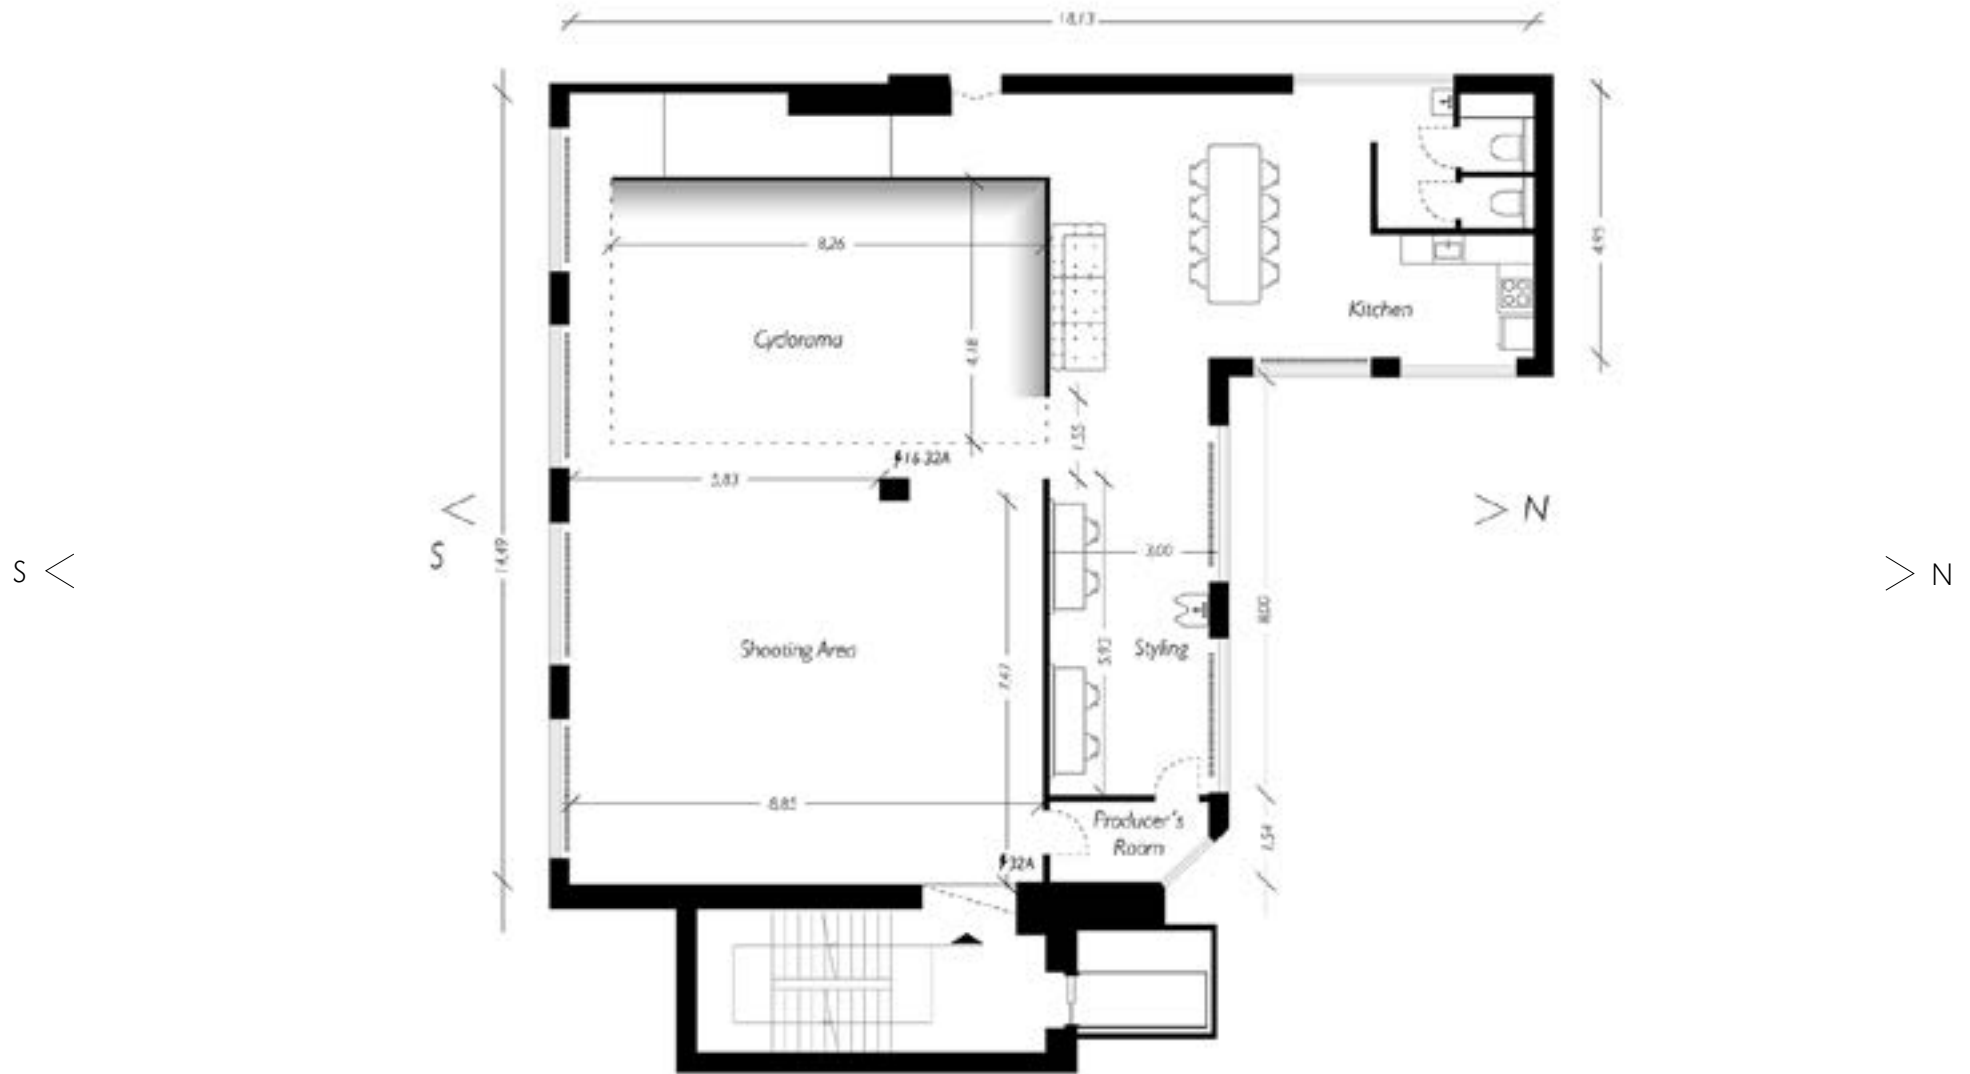

## STUDIO 1

Hobrechtstr. 66

12047 Berlin

030 3395 44 31

[info@studiocherie.net](mailto:info@studiocherie.net)

[studiocherie.net](http://studiocherie.net)

Size: 210 sq.m. | Power 16A up to 32A | Daylight: Southern and Northern exposure | Cyclorama: 6 x 5 x 3.6m | Floor: Concrete  
 Walls: white painted bricks and smooth, white plaster | Ceiling height: 3.7m | 1st floor | Elevator: 1.1 x 2.1 x 2.15 m | WiFi